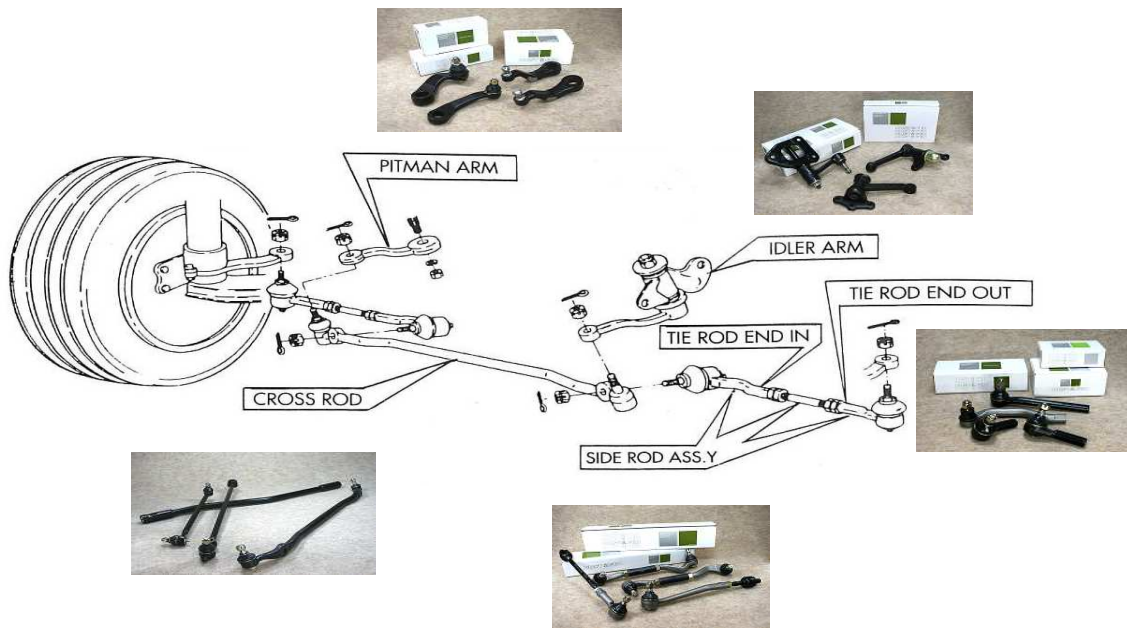

### ABBREVIATION OF PRODUCT NAME

- |                           |                      |
|---------------------------|----------------------|
| BJ — BALL JOINT           | IS — INNER SHAFT     |
| CA — CONTROL ARM          | PA — PITMAN ARM      |
| CB — CENTER BEARING       | RE — RACK END        |
| DM — DAMPER MOUNTING      | SB — STABILIZER LINK |
| DR — DRAG LINK, CROSS ROD | SR — SIDE ROD        |
| IA — IDLER ARM            | TE — TIE ROD END     |

## RACK AND PINION STEERING

## STEERING LINKAGE