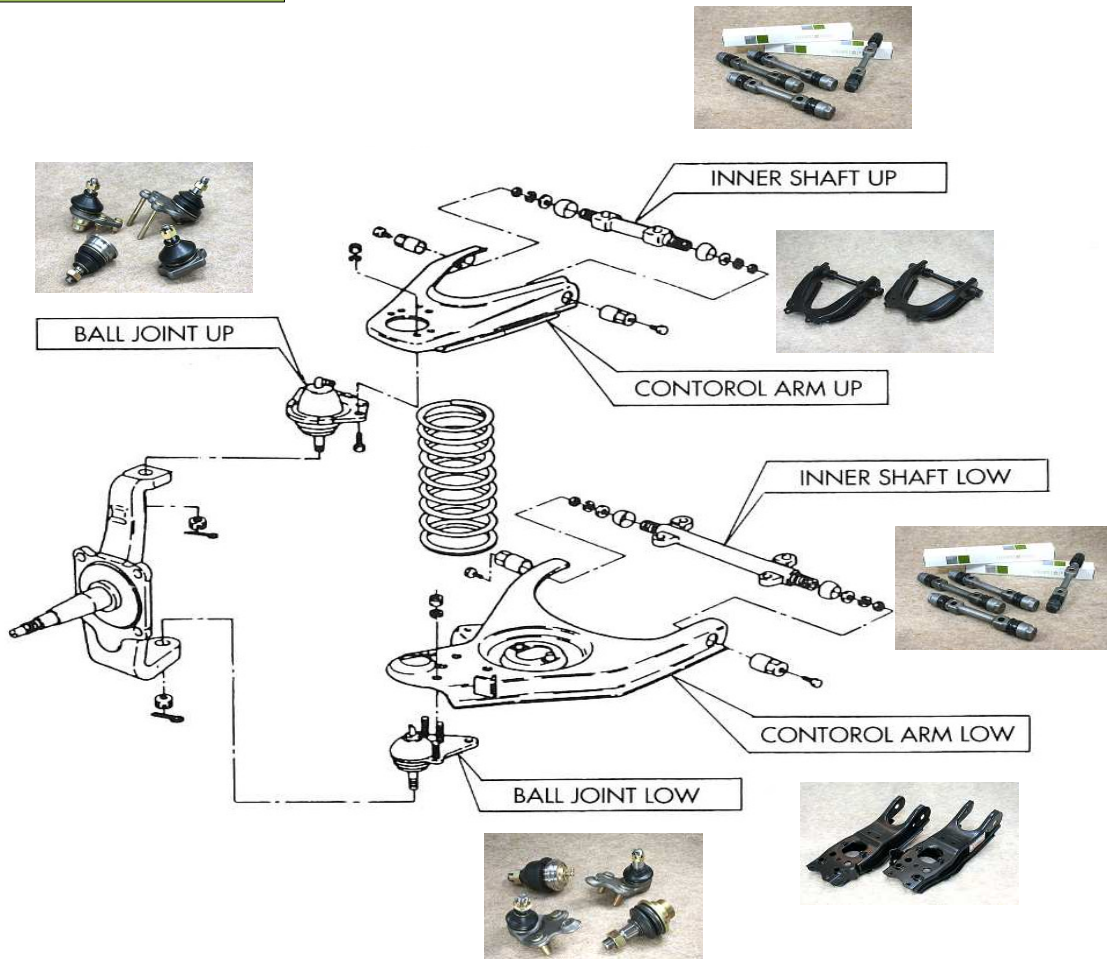

### ABBREVIATION OF PRODUCT NAME

- |                           |                      |
|---------------------------|----------------------|
| BJ — BALL JOINT           | IS — INNER SHAFT     |
| CA — CONTROL ARM          | PA — PITMAN ARM      |
| CB — CENTER BEARING       | RE — RACK END        |
| DM — DAMPER MOUNTING      | SB — STABILIZER LINK |
| DR — DRAG LINK, CROSS ROD | SR — SIDE ROD        |
| IA — IDLER ARM            | TE — TIE ROD END     |

## RACK AND PINION STEERING

## STEERING LINKAGE

## INDEX

TOYOTA	BALL JOINT	5	-	12
	TIE ROD END	13	-	25
	RACK END	26	-	31
	CONTROL ARM	32	-	35
	SIDE ROD	36	-	36
	PITMAN ARM	37	-	37
	IDLER ARM	38	-	38
	INNER SHAFT	38	-	38
	STABILIZER LINK	39	-	44
CENTER BEARING	46	-	46	
NISSAN	BALL JOINT	47	-	50
	TIE ROD END	51	-	56
	RACK END	57	-	59
	CONTROL ARM	60	-	62
	SIDE ROD	63	-	63
	IDLER ARM	63	-	63
	CROSS ROD	63	-	63
	STABILIZER LINK	64	-	66
	CENTER BEARING	67	-	67
ISUZU	BALL JOINT	68	-	69
	TIE ROD END	70	-	71
	CONTROL ARM	72	-	72
	RACK END	73	-	73
	IDLER ARM	73	-	73
	STABILIZER LINK	73	-	73
CENTER BEARING	74	-	74	
MITSUBISHI	BALL JOINT	75	-	76
	TIE ROD END	77	-	80
	RACK END	81	-	82
	CONTROL ARM	83	-	84
	PITMAN ARM	85	-	85
	IDLER ARM	85	-	85
	INNER SHAFT	85	-	85
	STABILIZER LINK	86	-	87
	CENTER BEARING	88	-	88
MAZDA	BALL JOINT	89	-	90
	TIE ROD END	91	-	94
	RACK END	95	-	96
	CONTROL ARM	97	-	98
	IDLER ARM	99	-	99
	PITMAN ARM	99	-	99
	INNER SHAFT	99	-	99
	STABILIZER LINK	100	-	101
	CENTER BEARING	102	-	102
SUZUKI	BALL JOINT	103	-	103
	TIE ROD END	104	-	105
	RACK END	106	-	107
	CONTROL ARM	108	-	109
	STABILIZER LINK	110	-	110
SUBARU	BALL JOINT / TIE ROD END	111	-	111
	RACK END / STABILIZER LINK	112	-	112
DAIHATSU	BALL JOINT / TIE ROD END	113	-	113
	RACK END / CENTER BEARING	114	-	114
HONDA	BALL JOINT	115	-	116
	TIE ROD END	117	-	119
	RACK END	120	-	122
	CONTROL ARM	123	-	125
	STABILIZER LINK	126	-	128