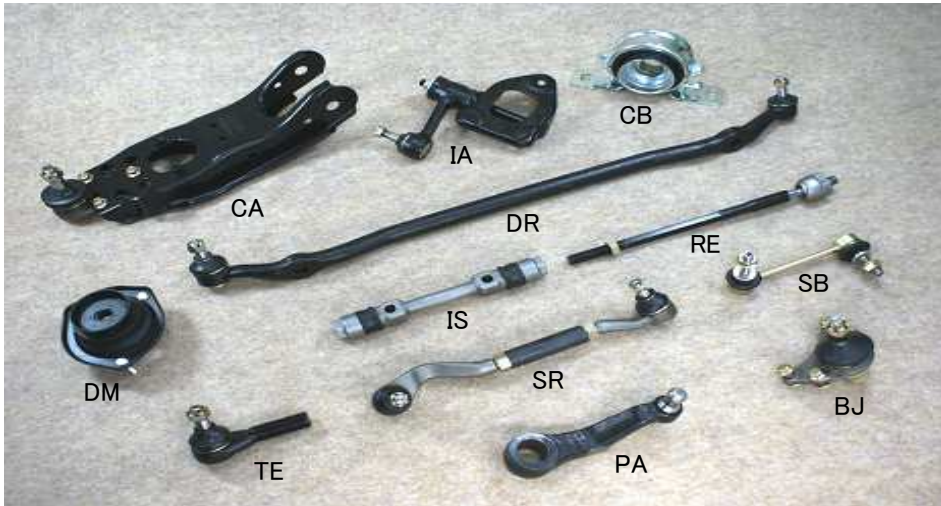

JOINT FUJI STOCK NUMBER SYSTEM

EXAMPLE

XX-0000

ABBREVIATION OF PRODUCT NAME

BJ — BALL JOINT	IS — INNER SHAFT
CA — CONTROL ARM	PA — PITMAN ARM
CB — CENTER BEARING	RE — RACK END
DM — DAMPER MOUNTING	SB — STABILIZER LINK
DR — DRAG LINK, CROSS ROD	SR — SIDE ROD
IA — IDLER ARM	TE — TIE ROD END

NAME OF CAR MAKER

1 or A — 2 or A	5 or G — SUZUKI
2 or B — NISSAN	6 or J — DAIHATSU
3 or C — MAZDA	6 or K — SUBARU
4 or E — MITSUBISHI	7 or P — ISUZU
5 or F — HONDA